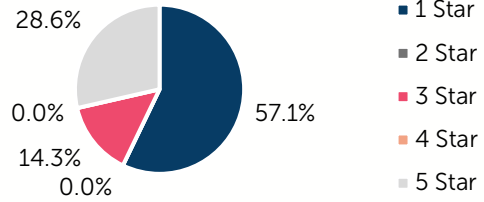

## Cotton County

COUNTY  
SEAT: **Walters**

QUALITY  
RANK: **61**

### Need: Children Needing Care While Parents Work

AGE	CHILD POPULATION	CHILDREN WITH WORKING PARENTS	
	NUMBER	NUMBER	PERCENT
0-5	364	258	70.9%
6-12	551	399	72.4%
0-12	915	657	71.8%

### Quality: Star Ratings For Child Care Facilities